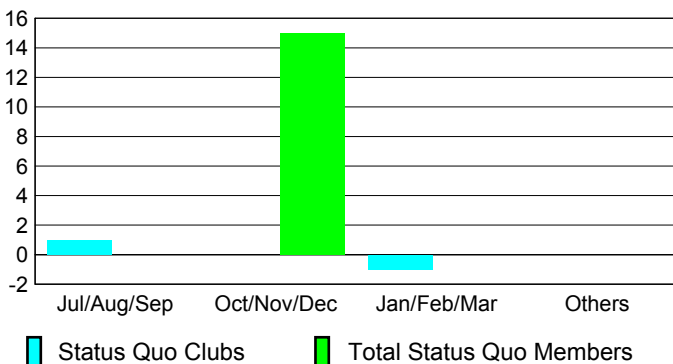

Club Results 2008-2009

Goal, New, Dropped, Gain/Loss

Comparison of Club Gain/Loss

Current Year Compared to the Previous Year

YTD Status Quo Clubs 2008-2009

Status Quo Clubs Compared to Status Quo Members

MEMBERSHIP

Membership Results 2008-2009

Membership 2007-2008

Month	Net Memb Goal	Actual New Memb	Actual Dropped Memb	Gain/Loss of Memb	Gain/Loss of Memb
Jul/Aug/Sep	-2	18	-39	-21	-9
Oct/Nov/Dec	0	14	-37	-23	18
Jan/Feb/Mar	2	28	-23	5	-5
Apr/May/June	20	32	-34	-2	-63
Totals	20	92	-133	-41	-59