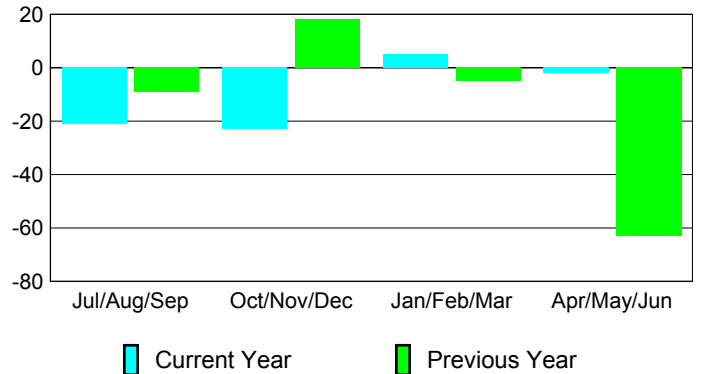

Membership Results 2008-2009

Membership 2007-2008

Month	Net Memb Goal	Actual New Memb	Actual Dropped Memb	Gain/Loss of Memb	Gain/Loss of Memb
Jul/Aug/Sep	-2	18	-39	-21	-9
Oct/Nov/Dec	0	14	-37	-23	18
Jan/Feb/Mar	2	28	-23	5	-5
Apr/May/June	20	32	-34	-2	-63
Totals	20	92	-133	-41	-59

Membership Results 2008-2009

Goal, New, Dropped, Gain/Loss

Comparison of Membership Gain/Loss

Current Year Compared to the Previous Year

Gender Comparison 2008-2009

Male

Female