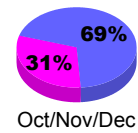

Membership Results 2008-2009

Membership 2007-2008

Month	Net Memb Goal	Actual New Memb	Actual Dropped Memb	Gain/Loss of Memb	Gain/Loss of Memb
Jul/Aug/Sep	-2	18	-39	-21	-9
Oct/Nov/Dec	0	14	-37	-23	18
Jan/Feb/Mar	2	28	-23	5	-5
Apr/May/June	20	32	-34	-2	-63
Totals	20	92	-133	-41	-59

Membership Results 2008-2009

Goal, New, Dropped, Gain/Loss

Comparison of Membership Gain/Loss

Current Year Compared to the Previous Year

Gender Comparison 2008-2009

Male

Female