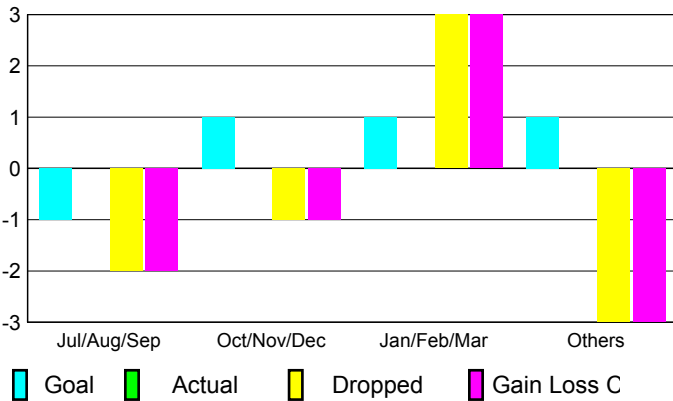

2008-2009 GMT Quarterly Report for District (or Undistricted) District 115CS

GMT: HOWARD PATRICK LEE

Location: PORTUGAL

GMT CA: 4

CLUBS

Club Results 2008-2009

Clubs 2007-2008

Month	New Club Goal	Actual New Clubs	Actual Dropped Clubs	Gain/Loss of Clubs	Gain/Loss of Clubs
Jul/Aug/Sep	-1	0	-2	-2	0
Oct/Nov/Dec	1	0	-1	-1	0
Jan/Feb/Mar	1	0	3	3	0
Apr/May/June	1	0	-3	-3	0
Totals	2	0	-3	-3	0

Club Results 2008-2009

Goal, New, Dropped, Gain/Loss

Comparison of Club Gain/Loss

Current Year Compared to the Previous Year

YTD Status Quo Clubs 2008-2009

Status Quo Clubs Compared to Status Quo Members

MEMBERSHIP

Membership Results 2008-2009

Membership 2007-2008

Month	Net Memb Goal	Actual New Memb	Actual Dropped Memb	Gain/Loss of Memb	Gain/Loss of Memb
Jul/Aug/Sep	-2	18	-39	-21	-9
Oct/Nov/Dec	0	14	-37	-23	18
Jan/Feb/Mar	2	28	-23	5	-5
Apr/May/June	20	32	-34	-2	-63
Totals	20	92	-133	-41	-59