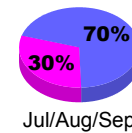

Membership Results 2008-2009

Membership 2007-2008

Month	Net Memb Goal	Actual New Memb	Actual Dropped Memb	Gain/Loss of Memb	Gain/Loss of Memb
Jul/Aug/Sep	-2	18	-39	-21	-9
Oct/Nov/Dec	0	14	-37	-23	18
Jan/Feb/Mar	2	28	-23	5	-5
Apr/May/June	20	32	-34	-2	-63
Totals	20	92	-133	-41	-59

Membership Results 2008-2009

Goal, New, Dropped, Gain/Loss

Comparison of Membership Gain/Loss

Current Year Compared to the Previous Year

Gender Comparison 2008-2009

Male

Female