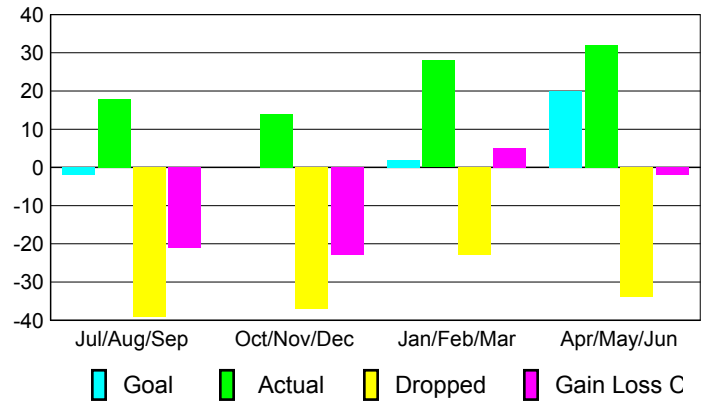

Membership Results 2008-2009

Goal, New, Dropped, Gain/Loss

Comparison of Membership Gain/Loss

Current Year Compared to the Previous Year