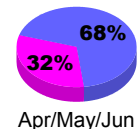

Membership Results 2008-2009

Membership 2007-2008

Month	Net Memb Goal	Actual New Memb	Actual Dropped Memb	Gain/Loss of Memb	Gain/Loss of Memb
Jul/Aug/Sep	-2	18	-39	-21	-9
Oct/Nov/Dec	0	14	-37	-23	18
Jan/Feb/Mar	2	28	-23	5	-5
Apr/May/June	20	32	-34	-2	-63
Totals	20	92	-133	-41	-59

Membership Results 2008-2009

Goal, New, Dropped, Gain/Loss

Comparison of Membership Gain/Loss

Current Year Compared to the Previous Year

Gender Comparison 2008-2009

Male

Female