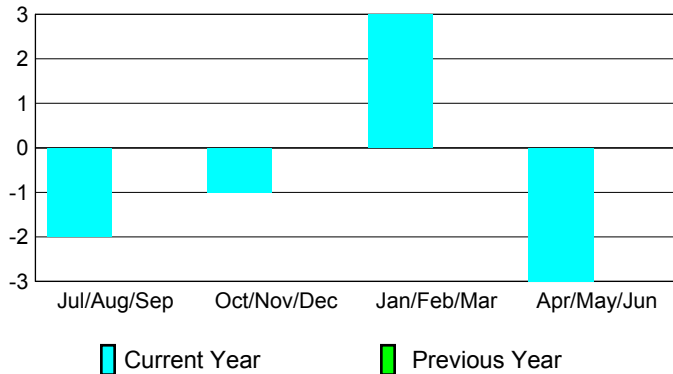

2008-2009 GMT Quarterly Report for District (or Undistricted) District 115CS

GMT: HOWARD PATRICK LEE

Location: PORTUGAL

GMT CA: 4

CLUBS

Club Results 2008-2009

Clubs 2007-2008

Month	New Club Goal	Actual New Clubs	Actual Dropped Clubs	Gain/Loss of Clubs	Gain/Loss of Clubs
Jul/Aug/Sep	-1	0	-2	-2	0
Oct/Nov/Dec	1	0	-1	-1	0
Jan/Feb/Mar	1	0	3	3	0
Apr/May/June	1	0	-3	-3	0
Totals	2	0	-3	-3	0

Club Results 2008-2009

Goal, New, Dropped, Gain/Loss

Comparison of Club Gain/Loss

Current Year Compared to the Previous Year

YTD Status Quo Clubs 2008-2009

Status Quo Clubs Compared to Status Quo Members

MEMBERSHIP