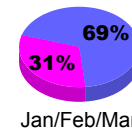

Membership Results 2008-2009

Membership 2007-2008

Month	Net Memb Goal	Actual New Memb	Actual Dropped Memb	Gain/Loss of Memb	Gain/Loss of Memb
Jul/Aug/Sep	-2	18	-39	-21	-9
Oct/Nov/Dec	0	14	-37	-23	18
Jan/Feb/Mar	2	28	-23	5	-5
Apr/May/June	20	32	-34	-2	-63
Totals	20	92	-133	-41	-59

Membership Results 2008-2009

Goal, New, Dropped, Gain/Loss

Comparison of Membership Gain/Loss

Current Year Compared to the Previous Year

Gender Comparison 2008-2009

Male

Female